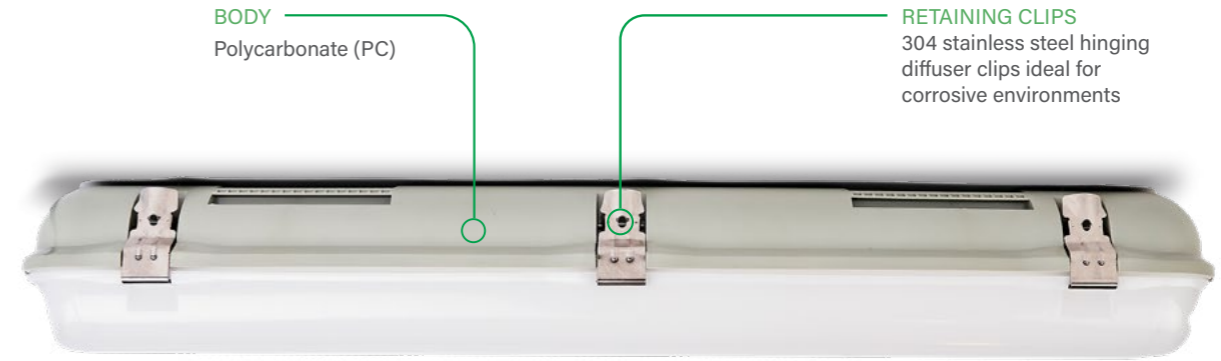

CRI

TRI COLOUR

The smart WP3 LED weatherproof batten with superior optics

CONTROL OPTIONS

Wide range of gear options:

- Mains
- Standalone emergency
- Monitored emergency
- Options of integral ON/OFF sensor or Auto-Occupancy sensor

COLOUR SELECT

Warm White, Cool White and Natural

BODY
Polycarbonate (PC)

RETAINING CLIPS
304 stainless steel hinging diffuser clips ideal for corrosive environments

IMPACT RATING

IK 08 impact resistant polycarbonate diffuser and body

LENGTH

Available in:
Emergency Classification

- 2 ft - C0/D80, C90/D50
- 4 ft - C0/D125, C90/D80
- 5 ft - C0/D160, C90/D100

WEATHERPROOF RATING

IP65 weather resistant polycarbonate diffuser and body

GALAXY, AXIOM & STANDALONE EMERGENCY MODELS ARE AUSTRALIAN MADE