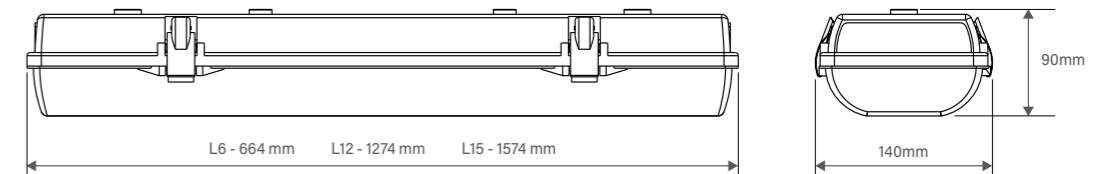

Specifications

Dimensions

Spacing recommendations for achieving AS/NZS2293 compliance requirements for emergency lighting installations

0.2 lux - Mounting height, metres, above floor

Classification	2.1	2.4	2.7	3.0	3.3	3.6	4.0	4.5	5.0	6.0
D50	11.5	13.2	14.8	16.5	18.1	19.8	21.8	22.5	23.1	24.1
D63	11.5	13.2	14.8	16.5	18.1	19.8	22.0	24.5	25.2	26.4
D80	11.5	13.2	14.8	16.5	18.1	19.8	22.0	24.7	27.5	28.9
D100	11.5	13.2	14.8	16.5	18.1	19.8	22.0	24.7	27.5	31.3
D125	11.5	13.2	14.8	16.5	18.1	19.8	22.0	24.7	27.5	33.0
D160	11.5	13.2	14.8	16.5	18.1	19.8	22.0	24.7	27.5	33.0

1 lux - Mounting height, metres, above floor

Classification	2.1	2.4	2.7	3.0	3.3	3.6	4.0	4.5	5.0	6.0
D50	10.2	10.5	10.8	11.0	11.2	11.4	11.5	11.5	11.5	11.1
D63	11.1	11.5	11.8	12.1	12.3	12.5	12.7	12.9	13.0	12.8
D80	11.5	12.5	12.9	13.3	13.6	13.8	14.1	14.4	14.5	14.6
D100	11.5	13.2	14.0	14.4	14.8	15.1	15.4	15.8	16.0	16.3
D125	11.5	13.2	14.8	15.7	16.1	16.4	16.8	17.3	17.6	18.1
D160	11.5	13.2	14.8	16.5	17.6	18.0	18.5	19.0	19.5	20.1