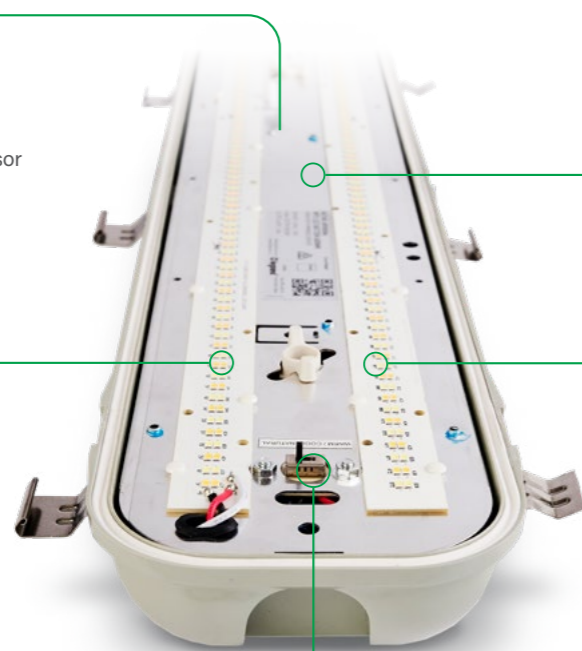

The smart WP3 LED weatherproof batten with superior optics

CONTROL OPTIONS

Wide range of gear options:

- Mains
- Standalone emergency
- Monitored emergency
- Options of integral ON/OFF sensor or Auto-Occupancy sensor

LED LIFE SPAN

- 250,000 hrs L70B50 at ambient temperature up to 25°C
- 150,000 hrs L80B50 at ambient temperature up to 25°C